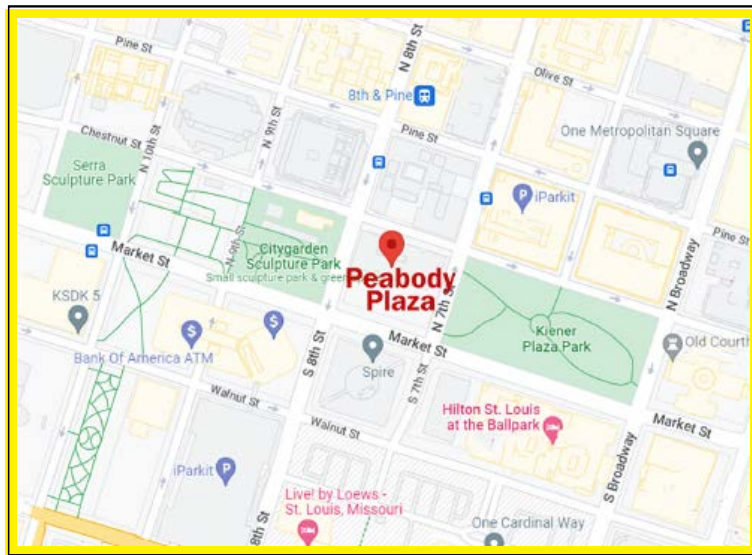

## MHB Board Meetings

Located on the 15th floor of Peabody Plaza at 701 Market Street, Suite 200, St. Louis, MO 63101  
 314.535.6964

### Directions:

*Peabody Plaza is located on Market Street, between 7th & 8th streets, and directly facing the east view of Kiener Plaza and the west view of CitiGarden Sculpture Park.*

### From Market Street East

- Turn LEFT onto Tucker Blvd.
- Take an immediate RIGHT onto Chestnut Street, between the Courthouse & SLU Law School.
- Continue on Chestnut, past CitiGarden Sculpture Park till you see Peabody Plaza ahead of you on the right corner at 8th Street. Turn RIGHT on 8th Street.
- The parking garage entrance is the second entrance on your left.
- **Take a parking ticket at the entrance and bring it with you for validation by Saint Louis MHB.**
- Continue down the levels until you find an open parking spot. Park and go to the garage elevator.